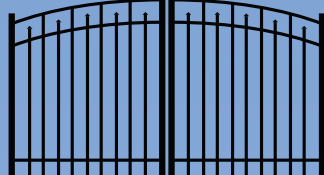

We pride ourselves on great work and know that our success can only be seen through the success of every fence and deck installation we complete.

There are many different fence types and styles that we offer, including HOA friendly fences. Choose from a selection of wood fences, aluminum fences and even vinyl fences. We also can help with your new deck installation, increasing / decreasing a current deck installation, pergolas, arbors, and more.

## Heights Available

Our fence panels are available in:  
36", 48", 60" and 72" Heights

Standard Picket

Double Picket

Puppy Picket

## Many Gate Styles Available: Arched and Straight

Straight Top  
Walkway Gate

Arched Top  
Walkway Gate

Rainbow Arch Double Gate

Estate Arch Double Gate

Arched Double Gate

MANUFACTURED  
IN THE USA 