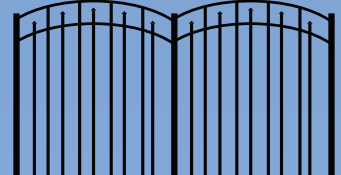

We pride ourselves on great work and know that our success can only be seen through the success of every fence and deck installation we complete.

There are many different fence types and styles that we offer, including HOA friendly fences. Choose from a selection of wood fences, aluminum fences and even vinyl fences. We also can help with your new deck installation, increasing / decreasing a current deck installation, pergolas, arbors, and more.

## Aluminum Fence Styles Available

Two Rail Smooth Top

Flat Top with Spears

Flat Top

Spear Top

Staggered Spear

## Heights Available

Our fence panels are available in:  
36", 48", 60" and 72" Heights

Standard Picket

Double Picket

Puppy Picket

## Many Gate Styles Available: Arched and Straight

Straight Top  
Walkway Gate

Arched Top  
Walkway Gate

Rainbow Arch Double Gate

Estate Arch Double Gate

Arched Double Gate

MANUFACTURED  
IN THE USA 